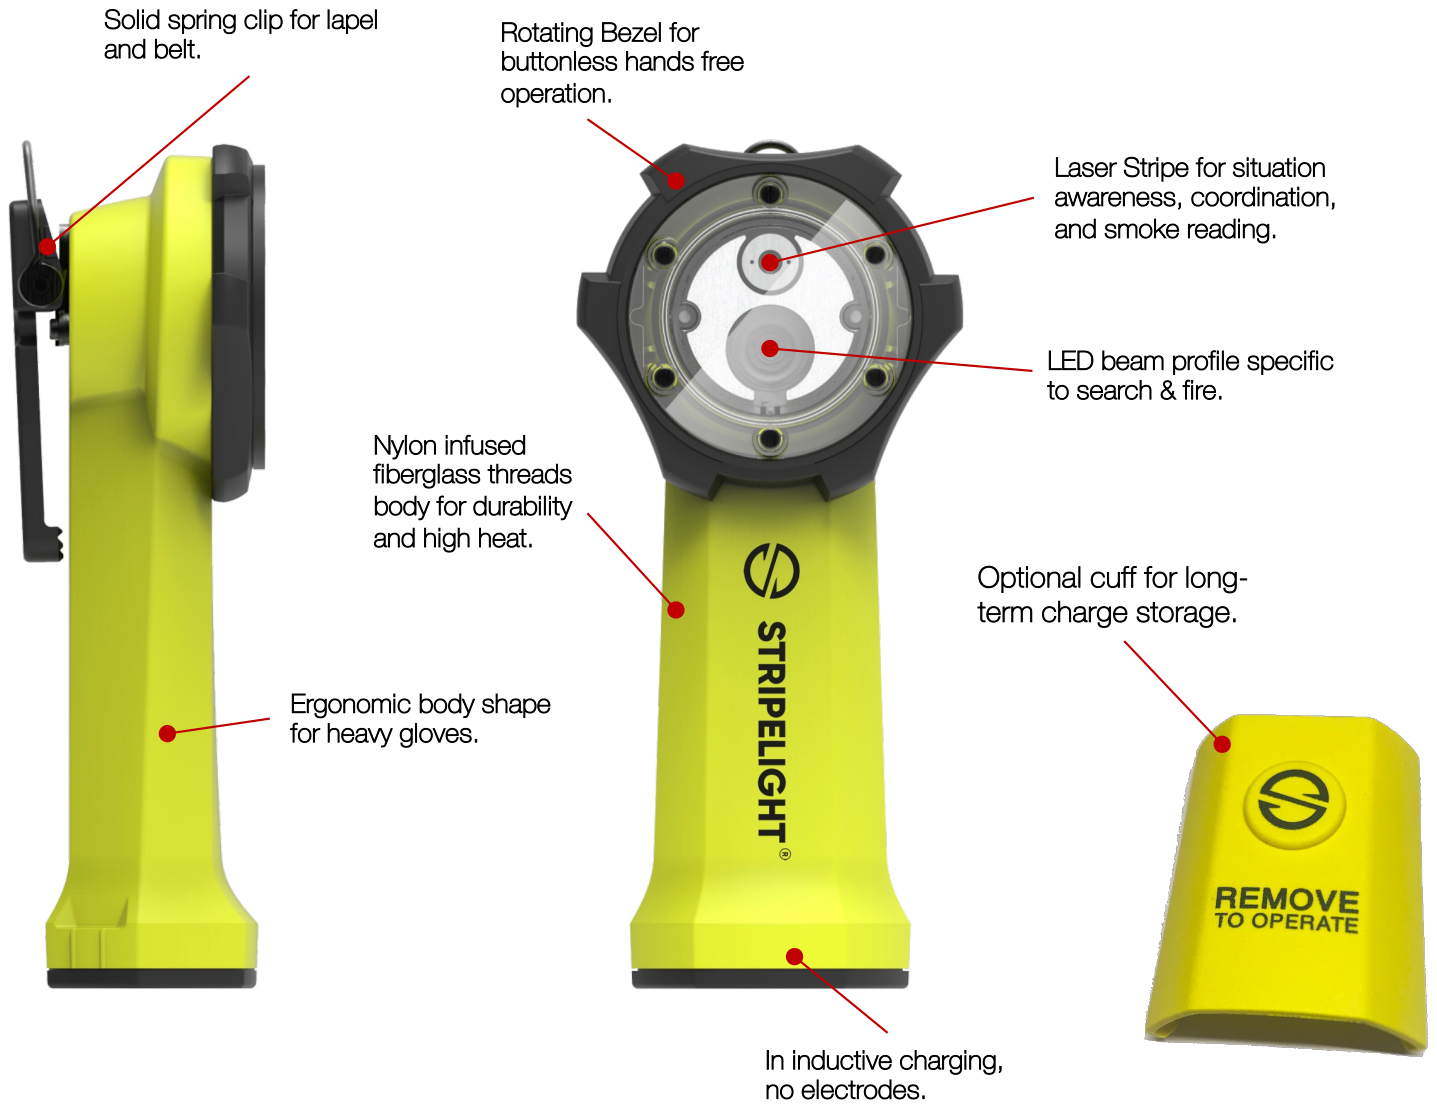

Intrinsic Certification:

II 1 G Ex ia op is IIC T3/T4 Ga
 II 1 D Ex ia op is IIIC T135C Da
 Atex SGSNA24ATEX020901X
 IECEx SNA 23.001X

STRIPELIGHT[®]
Model FRT-EX

The Stripelight FRT EX Model is a handheld fire, rescue, and tactical (FRT) intrinsic safe flashlight specific to Atex/IECEx certifications. It provides a blue Laser stripe line and LED light sources. The FRT EX provides new functionality for situation awareness to first responders to identify obstacles, holes, or search for others providing hints to navigation and to observe smoke flow, density, and track source.

Measure	LED	Laser
Output:	207 Lumens	N/A
Runtime:	5h	7.25h
Distance:	243m	457m
Intensity:	15000cd	N/A
Waterproof:	IP67	IP67
Impact Resistance:	2-meter	2-Meter